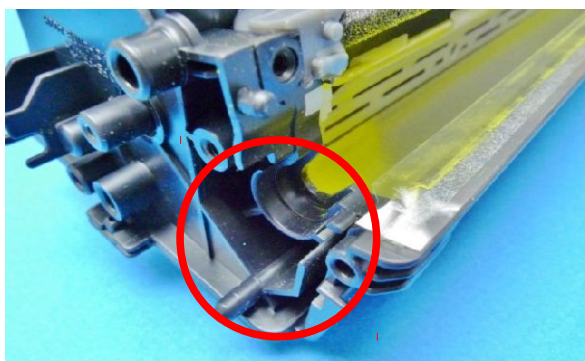

HP CP3520, HP CP 3525 and HP CM 3530™

Investigation by Delacamp has shown that there are two different versions of the CE25x cartridges. There are small differences in the toner hopper and one end cap which mean that the two types are not interchangeable. (see photo 1, 2 and 3) Mixing of these components leads to problems in assembly. If not noticed the misalignment will lead to very high load on the printer drive motor, causing the printer to stop.

1. Picture

This picture shows the old style OEM hopper.

2. Picture

This picture shows the new style OEM hopper.

3. Picture

This picture shows the different versions of contact side inner end cap. (left old style, right new style)