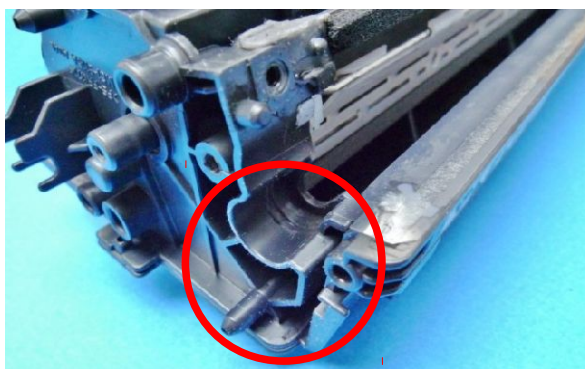

HP CP3520, HP CP 3525 and HP CM 3530™

Investigation by Delacamp has shown that there are two different versions of the CE25x cartridges. There are small differences in the toner hopper and one end cap which mean that the two types are not interchangeable. (see photo 1, 2 and 3) Mixing of these components leads to problems in assembly. If not noticed the misalignment will lead to very high load on the printer drive motor, causing the printer to stop.

1. Picture

This picture shows the old style OEM hopper.

2. Picture

This picture shows the new style OEM hopper.

3. Picture

This picture shows the different versions of contact side inner end cap. (left old style, right new style)